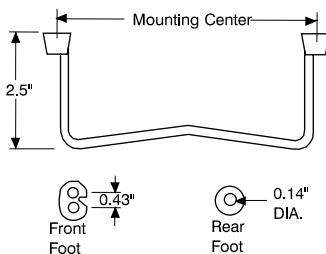

RUBBER FEET

1421T2

1421T3

1421T4

1421T5CL

1421T6CL

1421T7

1421T8BK

1421T9BK

Rubber Feet						
Part Number	Description	Color	Dimensions		Style	Pkg. Qty
1421T2	Self-adhesive	Black	.5" x .14"	12.7 x 3.5 mm	Flat Round	24
1421T2CL	Self-adhesive	Clear	.5" x .14"	12.7 x 3.5 mm	Flat Round	24
1421T2GY	Self-adhesive	Grey	.5" x .14"	12.7 x 3.5 mm	Flat Round	24
1421T3	Self-adhesive	Black	.5" x .23"	12.7 x 5.8 mm	Square	24
1421T4	Self-adhesive	Black	.81" x .30"	20.5 x 7.6 mm	Square	24
1421T5BK	Self-adhesive	Black	.44" x .20"	11.1 x 5 mm	Hemisphere	24
1421T5CL	Self-adhesive	Clear	.44" x .20"	11.1 x 5 mm	Hemisphere	24
1421T6CL	Self-adhesive	Clear	.31" x .09"	7.9 x 2.2 mm	Flat Round	24
1421T7	Screw-on	Black	.75" x .5"	19 x 12.7 mm	Round	24
1421T8BK	Self-adhesive	Black	.47" x .12"	12.1 x 3.1 mm	Square	24
1421T9BK	Self-adhesive	Black	.88" x .40"	22.35 x 10.16 mm	Round	24

BAILS

Bails - (Tilt Stand)		
Part Number	Mounting Centers	
	inches	mm
1427D5	5.5	139.7
1427D7	7.0	177.8
1427D10	10.0	254.0